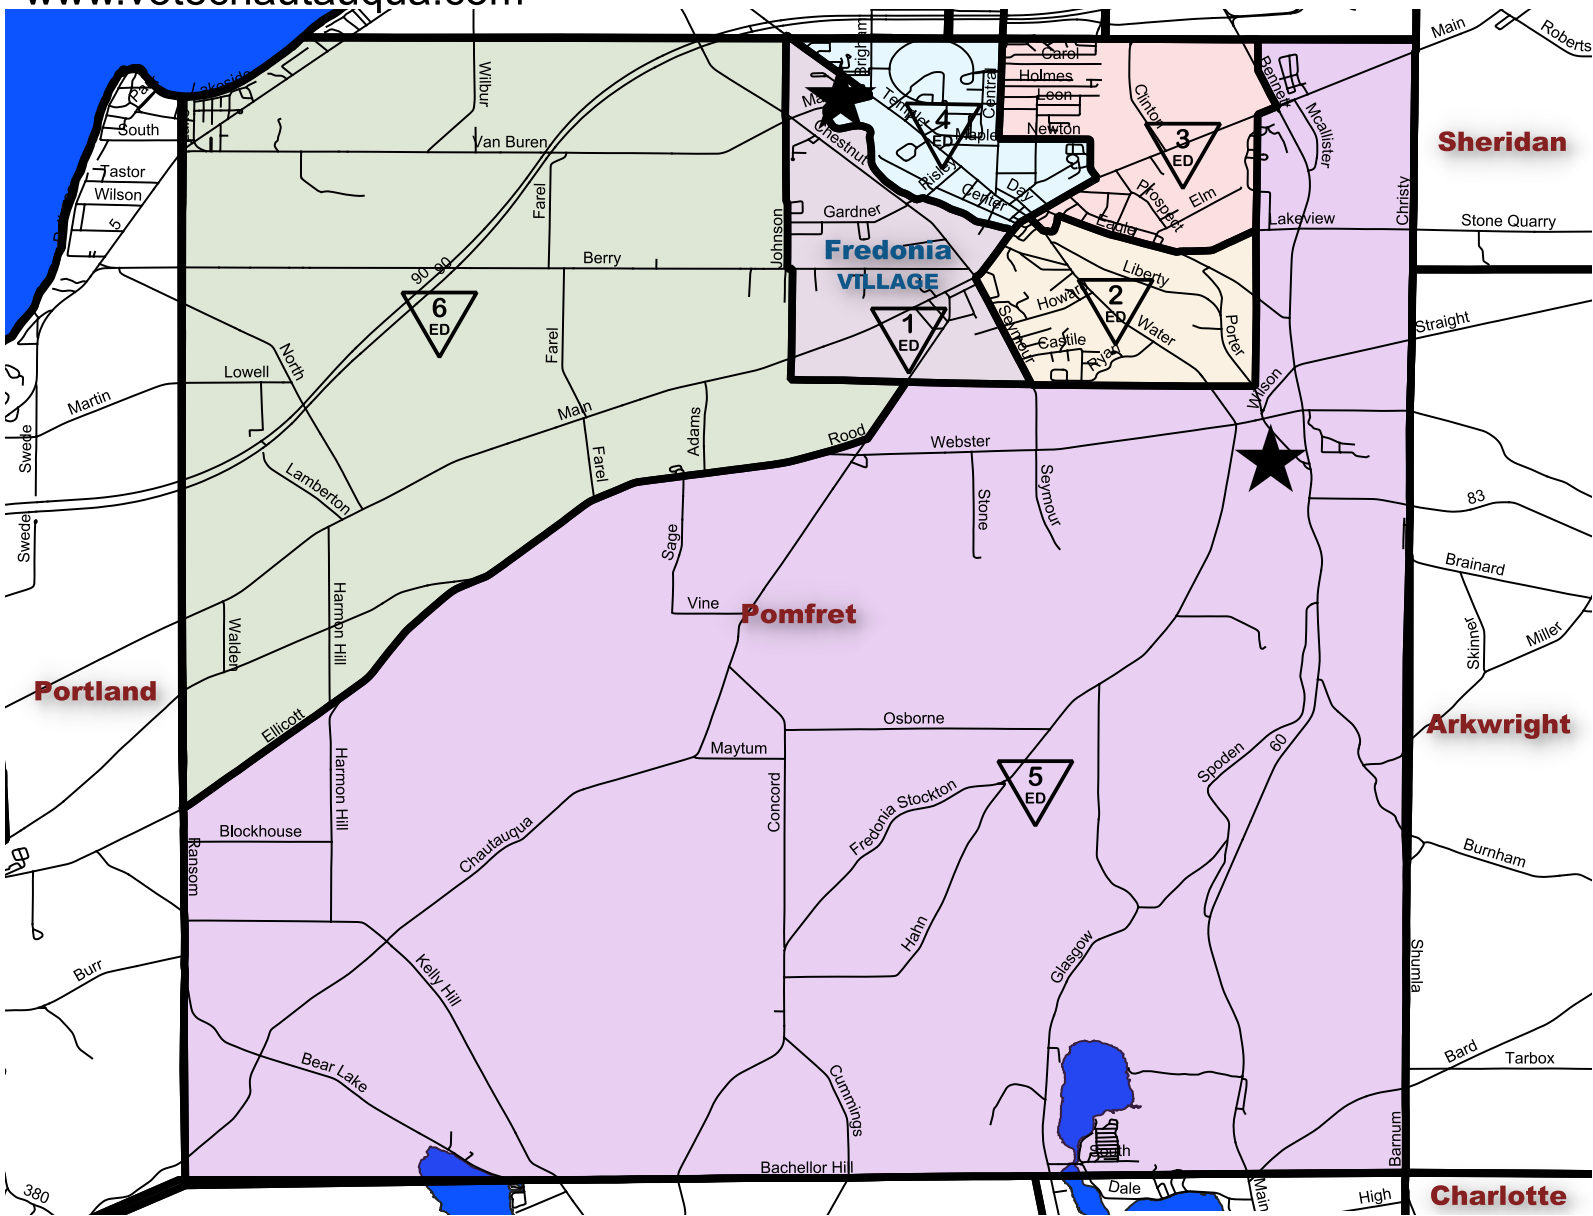

Chautauqua County Board of Elections

Town of Pomfret

Election District Overview

County Legislative Districts 3 & 4

Chautauqua County Board of Elections
 Hall R Clothier Building
 7 North Erie Street
 Mayville, New York 14757
 Telephone (716) 753-4580
 Fax (716) 753-4111
www.votechautauqua.com

★ Polling Site:
 Harvest Chapel FMC (1, 2, 3, 4 & 6)
 BOCES Loguidice Center (REAR OF CAMPUS)
 (5)

February, 2023

For any questions or concerns please visit: www.votechautauqua.com

Election District
 Boundary Line